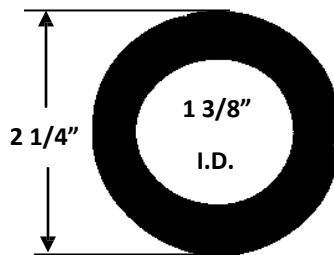

PART NUMBER: [G-4973-HD](#)

DESCRIPTION: 1/16" White BunaN Rubber (Fuel Cap Gasket)

PART NUMBER: [G-5991-HD](#)

DESCRIPTION: 1/16" White BunaN Rubber (Fuel Cap Gasket)

PART NUMBER: [G-4390-HD](#)

DESCRIPTION: 1/8" White BunaN Rubber (Fuel Cap Gaskets)